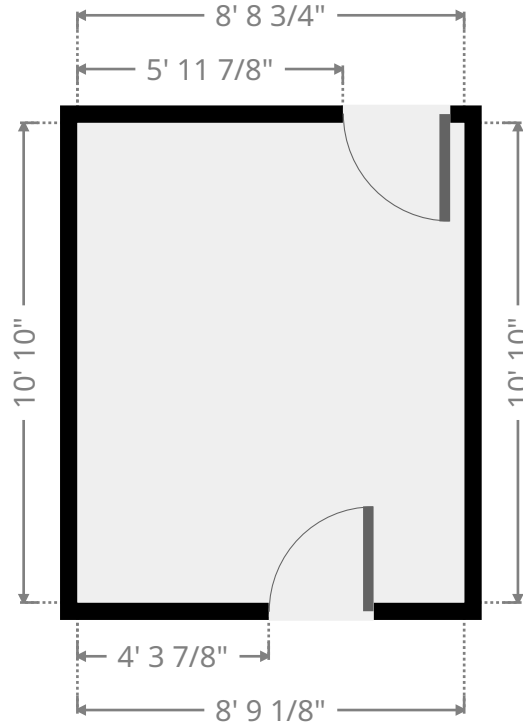

Gresley #51

Kitchen

Width: 7' 7 1/4"
 Length: 23' 5 3/4"
 Area: 178.15 sq ft
 Perimeter: 62' 1 5/8"

Bedroom

Width: 8' 9 3/8"
 Length: 10' 9 1/2"
 Area: 94.65 sq ft
 Perimeter: 39' 1 1/2"

THIS FLOORPLAN IS PROVIDED WITHOUT WARRANTY OF ANY KIND. SENSOPIA DISCLAIMS ANY WARRANTY INCLUDING, WITHOUT LIMITATION, SATISFACTORY QUALITY OR ACCURACY OF DIMENSIONS.

Gresley #51

Closet

Width: 1' 2"
 Length: 3' 3 1/4"
 Area: 3.83 sq ft
 Perimeter: 8' 10 5/8"

Closet

Width: 4' 3 1/2"
 Length: 6' 1/4"
 Area: 25.81 sq ft
 Perimeter: 20' 7 3/8"

THIS FLOORPLAN IS PROVIDED WITHOUT WARRANTY OF ANY KIND. SENSOPIA DISCLAIMS ANY WARRANTY INCLUDING, WITHOUT LIMITATION, SATISFACTORY QUALITY OR ACCURACY OF DIMENSIONS.

Gresley #51

Closet

Width: 5' 3/8"
 Length: 11' 8 7/8"
 Area: 59.14 sq ft
 Perimeter: 33' 6 3/4"

Living Room

Width: 11' 6 1/2"
 Length: 13' 1 1/8"
 Area: 141.09 sq ft
 Perimeter: 49' 3 3/4"

THIS FLOORPLAN IS PROVIDED WITHOUT WARRANTY OF ANY KIND. SENSOPIA DISCLAIMS ANY WARRANTY INCLUDING, WITHOUT LIMITATION, SATISFACTORY QUALITY OR ACCURACY OF DIMENSIONS.

Gresley #51

Bedroom

Width: 8' 8 3/4"
Length: 10' 10"
Area: 94.59 sq ft
Perimeter: 39' 1 1/2"

Closet

Width: 1' 2 3/8"
Length: 4' 1 3/8"
Area: 4.95 sq ft
Perimeter: 10' 7 5/8"

Gresley #51

Bathroom

Width: 5' 10 3/8"
 Length: 11' 5 7/8"
 Area: 55.23 sq ft
 Perimeter: 34' 8 3/8"