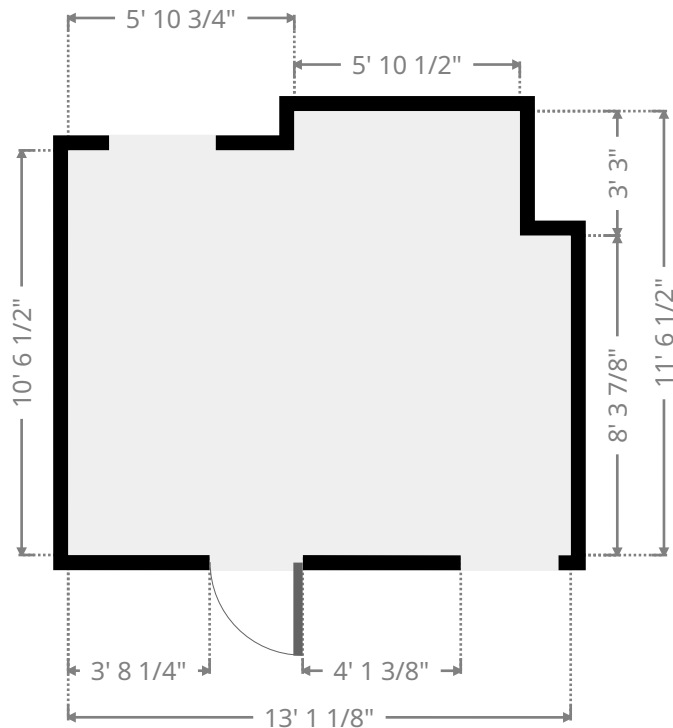

Gresley #51

Kitchen

Width: 7' 7 1/4"
 Length: 23' 5 3/4"
 Area: 178.15 sq ft
 Perimeter: 62' 1 5/8"

Bedroom

Width: 8' 9 3/8"
 Length: 10' 9 1/2"
 Area: 94.65 sq ft
 Perimeter: 39' 1 1/2"

THIS FLOORPLAN IS PROVIDED WITHOUT WARRANTY OF ANY KIND. SENSOPIA DISCLAIMS ANY WARRANTY INCLUDING, WITHOUT LIMITATION, SATISFACTORY QUALITY OR ACCURACY OF DIMENSIONS.

Gresley #51

Closet

Width: 1' 2"
 Length: 3' 3 1/4"
 Area: 3.83 sq ft
 Perimeter: 8' 10 5/8"

Closet

Width: 4' 3 1/2"
 Length: 6' 1/4"
 Area: 25.81 sq ft
 Perimeter: 20' 7 3/8"

THIS FLOORPLAN IS PROVIDED WITHOUT WARRANTY OF ANY KIND. SENSOPIA DISCLAIMS ANY WARRANTY INCLUDING, WITHOUT LIMITATION, SATISFACTORY QUALITY OR ACCURACY OF DIMENSIONS.

Gresley #51

Closet

Width: 5' 3/8"
 Length: 11' 8 7/8"
 Area: 59.14 sq ft
 Perimeter: 33' 6 3/4"

Living Room

Width: 11' 6 1/2"
 Length: 13' 1 1/8"
 Area: 141.09 sq ft
 Perimeter: 49' 3 3/4"

THIS FLOORPLAN IS PROVIDED WITHOUT WARRANTY OF ANY KIND. SENSOPIA DISCLAIMS ANY WARRANTY INCLUDING, WITHOUT LIMITATION, SATISFACTORY QUALITY OR ACCURACY OF DIMENSIONS.

Gresley #51

Bedroom

Width: 8' 8 3/4"
Length: 10' 10"
Area: 94.59 sq ft
Perimeter: 39' 1 1/2"

Closet

Width: 1' 2 3/8"
Length: 4' 1 3/8"
Area: 4.95 sq ft
Perimeter: 10' 7 5/8"

Gresley #51

Bathroom

Width: 5' 10 3/8"
 Length: 11' 5 7/8"
 Area: 55.23 sq ft
 Perimeter: 34' 8 3/8"