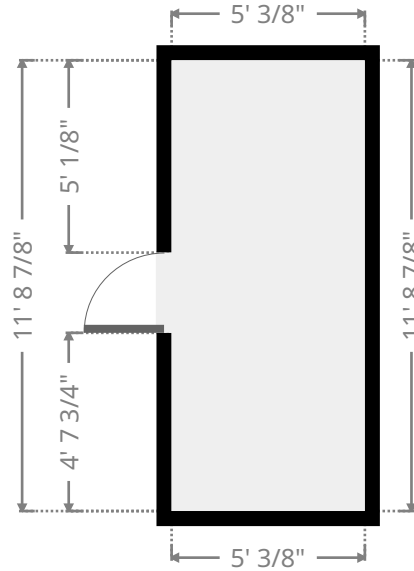

Gresley #51

Kitchen

Width: 7' 7 1/4"
 Length: 23' 5 3/4"
 Area: 178.15 sq ft
 Perimeter: 62' 1 5/8"

Bedroom

Width: 8' 9 3/8"
 Length: 10' 9 1/2"
 Area: 94.65 sq ft
 Perimeter: 39' 1 1/2"

THIS FLOORPLAN IS PROVIDED WITHOUT WARRANTY OF ANY KIND. SENSOPIA DISCLAIMS ANY WARRANTY INCLUDING, WITHOUT LIMITATION, SATISFACTORY QUALITY OR ACCURACY OF DIMENSIONS.

Gresley #51

Closet

Width: 1' 2"
 Length: 3' 3 1/4"
 Area: 3.83 sq ft
 Perimeter: 8' 10 5/8"

Closet

Width: 4' 3 1/2"
 Length: 6' 1/4"
 Area: 25.81 sq ft
 Perimeter: 20' 7 3/8"

THIS FLOORPLAN IS PROVIDED WITHOUT WARRANTY OF ANY KIND. SENSOPIA DISCLAIMS ANY WARRANTY INCLUDING, WITHOUT LIMITATION, SATISFACTORY QUALITY OR ACCURACY OF DIMENSIONS.

Gresley #51

Closet

Width: 5' 3/8"
 Length: 11' 8 7/8"
 Area: 59.14 sq ft
 Perimeter: 33' 6 3/4"

Living Room

Width: 11' 6 1/2"
 Length: 13' 1 1/8"
 Area: 141.09 sq ft
 Perimeter: 49' 3 3/4"

THIS FLOORPLAN IS PROVIDED WITHOUT WARRANTY OF ANY KIND. SENSOPIA DISCLAIMS ANY WARRANTY INCLUDING, WITHOUT LIMITATION, SATISFACTORY QUALITY OR ACCURACY OF DIMENSIONS.

Gresley #51

Bedroom

Width: 8' 8 3/4"
Length: 10' 10"
Area: 94.59 sq ft
Perimeter: 39' 1 1/2"

Closet

Width: 1' 2 3/8"
Length: 4' 1 3/8"
Area: 4.95 sq ft
Perimeter: 10' 7 5/8"

Gresley #51

Bathroom

Width: 5' 10 3/8"
 Length: 11' 5 7/8"
 Area: 55.23 sq ft
 Perimeter: 34' 8 3/8"