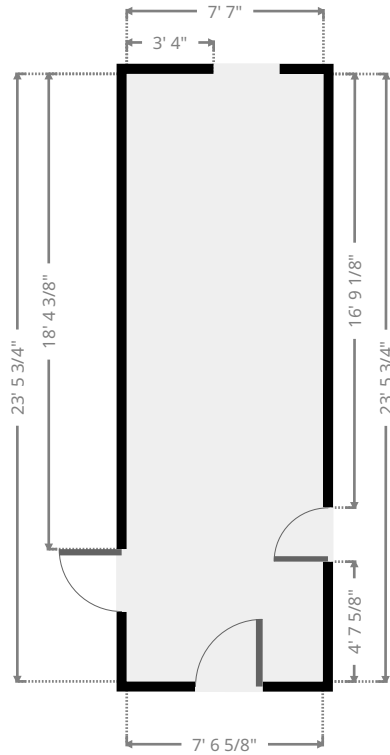

Gresley #51

Statistics

Area: 883 sq ft

1 Floor

3 Bedrooms

1 Bathroom

Ground Floor

THIS FLOORPLAN IS PROVIDED WITHOUT WARRANTY OF ANY KIND. SENSOPIA DISCLAIMS ANY WARRANTY INCLUDING, WITHOUT LIMITATION, SATISFACTORY QUALITY OR ACCURACY OF DIMENSIONS.

Gresley #51

Kitchen

Width: 7' 7 1/4"
 Length: 23' 5 3/4"
 Area: 178.15 sq ft
 Perimeter: 62' 1 5/8"

Bedroom

Width: 8' 9 3/8"
 Length: 10' 9 1/2"
 Area: 94.65 sq ft
 Perimeter: 39' 1 1/2"

THIS FLOORPLAN IS PROVIDED WITHOUT WARRANTY OF ANY KIND. SENSOPIA DISCLAIMS ANY WARRANTY INCLUDING, WITHOUT LIMITATION, SATISFACTORY QUALITY OR ACCURACY OF DIMENSIONS.

Gresley #51

Closet

Width: 1' 2"
 Length: 3' 3 1/4"
 Area: 3.83 sq ft
 Perimeter: 8' 10 5/8"

Closet

Width: 4' 3 1/2"
 Length: 6' 1/4"
 Area: 25.81 sq ft
 Perimeter: 20' 7 3/8"

THIS FLOORPLAN IS PROVIDED WITHOUT WARRANTY OF ANY KIND. SENSOPIA DISCLAIMS ANY WARRANTY INCLUDING, WITHOUT LIMITATION, SATISFACTORY QUALITY OR ACCURACY OF DIMENSIONS.

Gresley #51

Closet

Width: 5' 3/8"
 Length: 11' 8 7/8"
 Area: 59.14 sq ft
 Perimeter: 33' 6 3/4"

Living Room

Width: 11' 6 1/2"
 Length: 13' 1 1/8"
 Area: 141.09 sq ft
 Perimeter: 49' 3 3/4"

THIS FLOORPLAN IS PROVIDED WITHOUT WARRANTY OF ANY KIND. SENSOPIA DISCLAIMS ANY WARRANTY INCLUDING, WITHOUT LIMITATION, SATISFACTORY QUALITY OR ACCURACY OF DIMENSIONS.