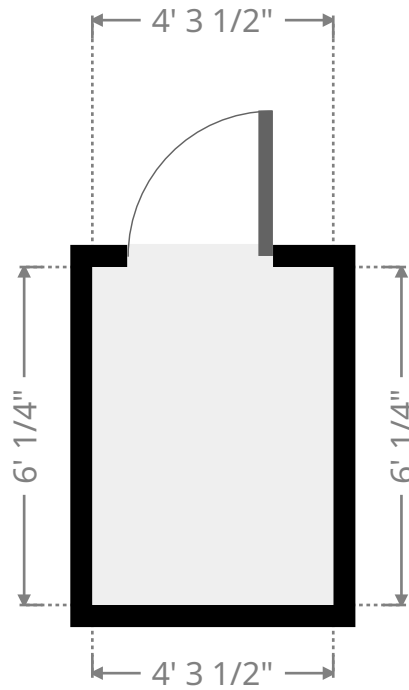

Gresley #51

Kitchen

Width: 7' 7 1/4"
 Length: 23' 5 3/4"
 Area: 178.15 sq ft
 Perimeter: 62' 1 5/8"

Bedroom

Width: 8' 9 3/8"
 Length: 10' 9 1/2"
 Area: 94.65 sq ft
 Perimeter: 39' 1 1/2"

THIS FLOORPLAN IS PROVIDED WITHOUT WARRANTY OF ANY KIND. SENSOPIA DISCLAIMS ANY WARRANTY INCLUDING, WITHOUT LIMITATION, SATISFACTORY QUALITY OR ACCURACY OF DIMENSIONS.

Gresley #51

Closet

Width: 1' 2"
 Length: 3' 3 1/4"
 Area: 3.83 sq ft
 Perimeter: 8' 10 5/8"

Closet

Width: 4' 3 1/2"
 Length: 6' 1/4"
 Area: 25.81 sq ft
 Perimeter: 20' 7 3/8"

THIS FLOORPLAN IS PROVIDED WITHOUT WARRANTY OF ANY KIND. SENSOPIA DISCLAIMS ANY WARRANTY INCLUDING, WITHOUT LIMITATION, SATISFACTORY QUALITY OR ACCURACY OF DIMENSIONS.

Gresley #51

Closet

Width: 5' 3/8"
 Length: 11' 8 7/8"
 Area: 59.14 sq ft
 Perimeter: 33' 6 3/4"

Living Room

Width: 11' 6 1/2"
 Length: 13' 1 1/8"
 Area: 141.09 sq ft
 Perimeter: 49' 3 3/4"

THIS FLOORPLAN IS PROVIDED WITHOUT WARRANTY OF ANY KIND. SENSOPIA DISCLAIMS ANY WARRANTY INCLUDING, WITHOUT LIMITATION, SATISFACTORY QUALITY OR ACCURACY OF DIMENSIONS.

Gresley #51

Bedroom

Width: 8' 8 3/4"
Length: 10' 10"
Area: 94.59 sq ft
Perimeter: 39' 1 1/2"

Closet

Width: 1' 2 3/8"
Length: 4' 1 3/8"
Area: 4.95 sq ft
Perimeter: 10' 7 5/8"

Gresley #51

Bathroom

Width: 5' 10 3/8"
 Length: 11' 5 7/8"
 Area: 55.23 sq ft
 Perimeter: 34' 8 3/8"