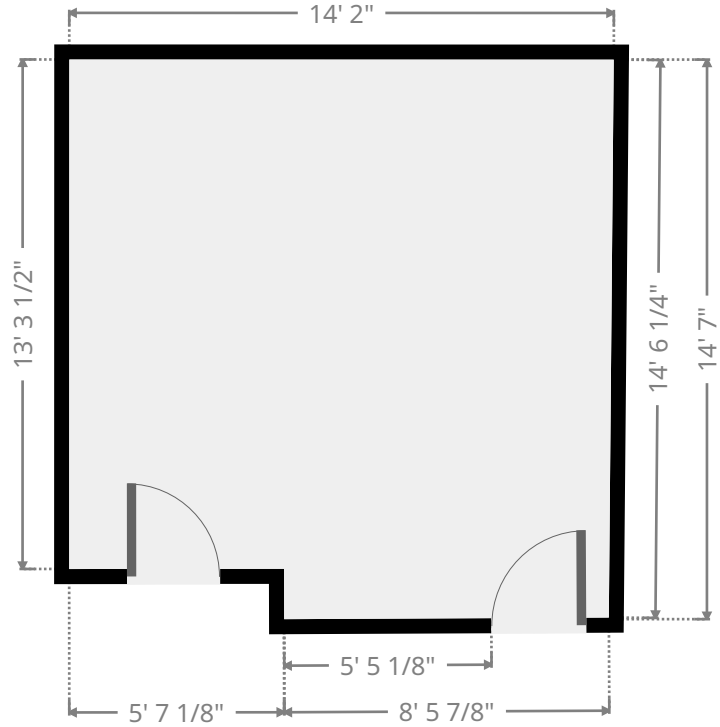

Gresley #51

Kitchen

Width: 7' 7 1/4"
 Length: 23' 5 3/4"
 Area: 178.15 sq ft
 Perimeter: 62' 1 5/8"

Bedroom

Width: 8' 9 3/8"
 Length: 10' 9 1/2"
 Area: 94.65 sq ft
 Perimeter: 39' 1 1/2"

THIS FLOORPLAN IS PROVIDED WITHOUT WARRANTY OF ANY KIND. SENSOPIA DISCLAIMS ANY WARRANTY INCLUDING, WITHOUT LIMITATION, SATISFACTORY QUALITY OR ACCURACY OF DIMENSIONS.

Gresley #51

Closet

Width: 1' 2"
 Length: 3' 3 1/4"
 Area: 3.83 sq ft
 Perimeter: 8' 10 5/8"

Closet

Width: 4' 3 1/2"
 Length: 6' 1/4"
 Area: 25.81 sq ft
 Perimeter: 20' 7 3/8"

THIS FLOORPLAN IS PROVIDED WITHOUT WARRANTY OF ANY KIND. SENSOPIA DISCLAIMS ANY WARRANTY INCLUDING, WITHOUT LIMITATION, SATISFACTORY QUALITY OR ACCURACY OF DIMENSIONS.

Gresley #51

Bedroom

Width: 8' 8 3/4"
Length: 10' 10"
Area: 94.59 sq ft
Perimeter: 39' 1 1/2"

Closet

Width: 1' 2 3/8"
Length: 4' 1 3/8"
Area: 4.95 sq ft
Perimeter: 10' 7 5/8"

Gresley #51

Bathroom

Width: 5' 10 3/8"
 Length: 11' 5 7/8"
 Area: 55.23 sq ft
 Perimeter: 34' 8 3/8"

Hall

Width: 3' 9 1/2"
 Length: 5' 6 1/4"
 Area: 20.93 sq ft
 Perimeter: 18' 7 1/2"

Gresley #51

Bedroom

Width: 14' 2 1/4"
Length: 14' 7"
Area: 198.43 sq ft
Perimeter: 57' 4 3/8"

Closet

Width: 1' 4 3/4"
Length: 4' 7 1/4"
Area: 6.42 sq ft
Perimeter: 11' 11 7/8"