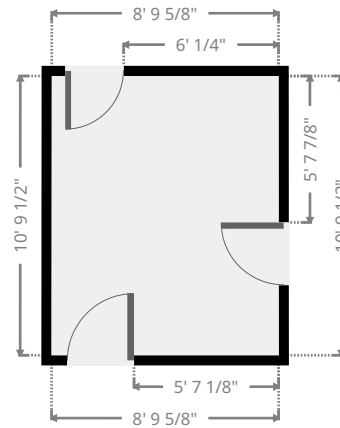

Gresley #51

Statistics

Area: 883 sq ft

1 Floor

3 Bedrooms

1 Bathroom

Ground Floor

THIS FLOORPLAN IS PROVIDED WITHOUT WARRANTY OF ANY KIND. SENSOPIA DISCLAIMS ANY WARRANTY INCLUDING, WITHOUT LIMITATION, SATISFACTORY QUALITY OR ACCURACY OF DIMENSIONS.

Gresley #51

Kitchen

Width: 7' 7 1/4"
 Length: 23' 5 3/4"
 Area: 178.15 sq ft
 Perimeter: 62' 1 5/8"

Bedroom

Width: 8' 9 3/8"
 Length: 10' 9 1/2"
 Area: 94.65 sq ft
 Perimeter: 39' 1 1/2"

THIS FLOORPLAN IS PROVIDED WITHOUT WARRANTY OF ANY KIND. SENSOPIA DISCLAIMS ANY WARRANTY INCLUDING, WITHOUT LIMITATION, SATISFACTORY QUALITY OR ACCURACY OF DIMENSIONS.

Gresley #51

Closet

Width: 1' 2"
 Length: 3' 3 1/4"
 Area: 3.83 sq ft
 Perimeter: 8' 10 5/8"

Closet

Width: 4' 3 1/2"
 Length: 6' 1/4"
 Area: 25.81 sq ft
 Perimeter: 20' 7 3/8"

THIS FLOORPLAN IS PROVIDED WITHOUT WARRANTY OF ANY KIND. SENSOPIA DISCLAIMS ANY WARRANTY INCLUDING, WITHOUT LIMITATION, SATISFACTORY QUALITY OR ACCURACY OF DIMENSIONS.

Gresley #51

Closet

Width: 5' 3/8"
 Length: 11' 8 7/8"
 Area: 59.14 sq ft
 Perimeter: 33' 6 3/4"

Living Room

Width: 11' 6 1/2"
 Length: 13' 1 1/8"
 Area: 141.09 sq ft
 Perimeter: 49' 3 3/4"

THIS FLOORPLAN IS PROVIDED WITHOUT WARRANTY OF ANY KIND. SENSOPIA DISCLAIMS ANY WARRANTY INCLUDING, WITHOUT LIMITATION, SATISFACTORY QUALITY OR ACCURACY OF DIMENSIONS.