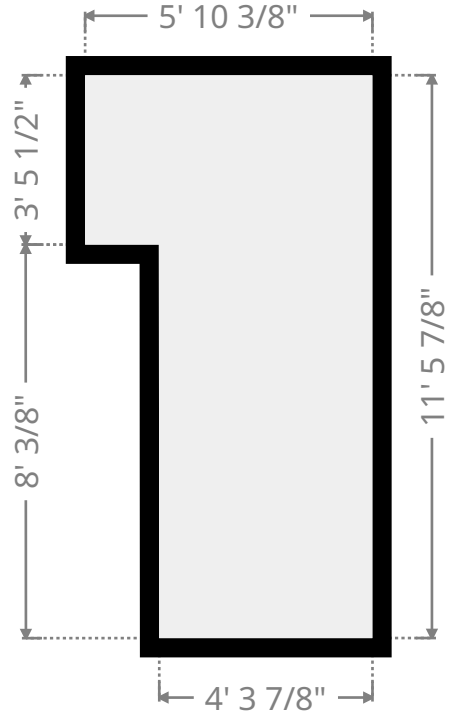

Gresley #51

Kitchen

Width: 7' 7 1/4"
 Length: 23' 5 3/4"
 Area: 178.15 sq ft
 Perimeter: 62' 1 5/8"

Bedroom

Width: 8' 9 3/8"
 Length: 10' 9 1/2"
 Area: 94.65 sq ft
 Perimeter: 39' 1 1/2"

THIS FLOORPLAN IS PROVIDED WITHOUT WARRANTY OF ANY KIND. SENSOPIA DISCLAIMS ANY WARRANTY INCLUDING, WITHOUT LIMITATION, SATISFACTORY QUALITY OR ACCURACY OF DIMENSIONS.

Gresley #51

Closet

Width: 1' 2"
 Length: 3' 3 1/4"
 Area: 3.83 sq ft
 Perimeter: 8' 10 5/8"

Closet

Width: 4' 3 1/2"
 Length: 6' 1/4"
 Area: 25.81 sq ft
 Perimeter: 20' 7 3/8"

THIS FLOORPLAN IS PROVIDED WITHOUT WARRANTY OF ANY KIND. SENSOPIA DISCLAIMS ANY WARRANTY INCLUDING, WITHOUT LIMITATION, SATISFACTORY QUALITY OR ACCURACY OF DIMENSIONS.

Gresley #51

Bedroom

Width: 8' 8 3/4"
Length: 10' 10"
Area: 94.59 sq ft
Perimeter: 39' 1 1/2"

Closet

Width: 1' 2 3/8"
Length: 4' 1 3/8"
Area: 4.95 sq ft
Perimeter: 10' 7 5/8"

Gresley #51

Bathroom

Width: 5' 10 3/8"
 Length: 11' 5 7/8"
 Area: 55.23 sq ft
 Perimeter: 34' 8 3/8"

Hall

Width: 3' 9 1/2"
 Length: 5' 6 1/4"
 Area: 20.93 sq ft
 Perimeter: 18' 7 1/2"

Gresley #51

Bedroom

Width: 14' 2 1/4"
Length: 14' 7"
Area: 198.43 sq ft
Perimeter: 57' 4 3/8"

Closet

Width: 1' 4 3/4"
Length: 4' 7 1/4"
Area: 6.42 sq ft
Perimeter: 11' 11 7/8"