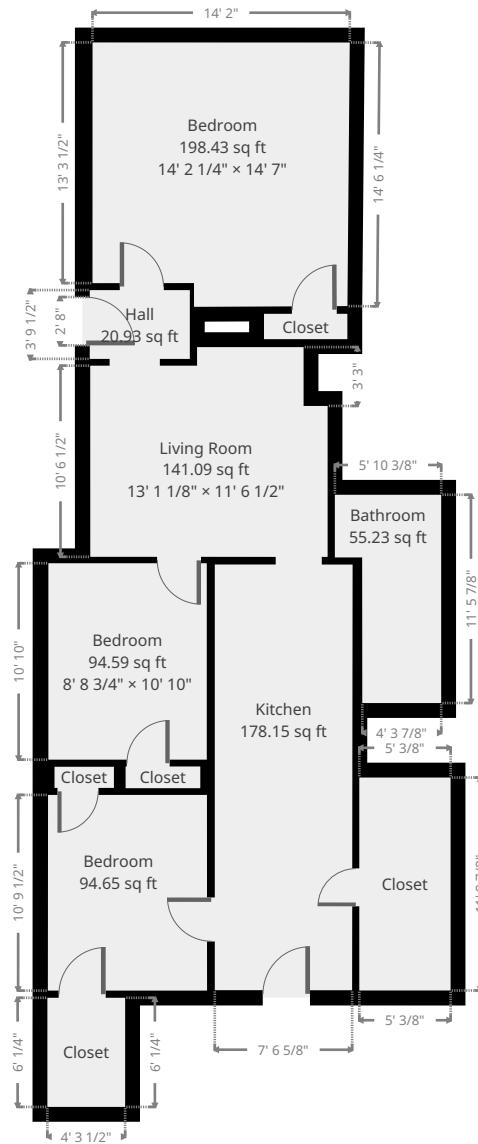

Gresley #51

Statistics

Area: 883 sq ft

1 Floor

3 Bedrooms

1 Bathroom

Ground Floor

THIS FLOORPLAN IS PROVIDED WITHOUT WARRANTY OF ANY KIND. SENSOPIA DISCLAIMS ANY WARRANTY INCLUDING, WITHOUT LIMITATION, SATISFACTORY QUALITY OR ACCURACY OF DIMENSIONS.

Gresley #51

Kitchen

Width: 7' 7 1/4"
 Length: 23' 5 3/4"
 Area: 178.15 sq ft
 Perimeter: 62' 1 5/8"

Bedroom

Width: 8' 9 3/8"
 Length: 10' 9 1/2"
 Area: 94.65 sq ft
 Perimeter: 39' 1 1/2"

THIS FLOORPLAN IS PROVIDED WITHOUT WARRANTY OF ANY KIND. SENSOPIA DISCLAIMS ANY WARRANTY INCLUDING, WITHOUT LIMITATION, SATISFACTORY QUALITY OR ACCURACY OF DIMENSIONS.

Gresley #51

Closet

Width: 1' 2"
 Length: 3' 3 1/4"
 Area: 3.83 sq ft
 Perimeter: 8' 10 5/8"

Closet

Width: 4' 3 1/2"
 Length: 6' 1/4"
 Area: 25.81 sq ft
 Perimeter: 20' 7 3/8"

THIS FLOORPLAN IS PROVIDED WITHOUT WARRANTY OF ANY KIND. SENSOPIA DISCLAIMS ANY WARRANTY INCLUDING, WITHOUT LIMITATION, SATISFACTORY QUALITY OR ACCURACY OF DIMENSIONS.

Hall

Width: 3' 9 1/2"
 Length: 5' 6 1/4"
 Area: 20.93 sq ft
 Perimeter: 18' 7 1/2"

Gresley #51

Bedroom

Width: 14' 2 1/4"
Length: 14' 7"
Area: 198.43 sq ft
Perimeter: 57' 4 3/8"

Closet

Width: 1' 4 3/4"
Length: 4' 7 1/4"
Area: 6.42 sq ft
Perimeter: 11' 11 7/8"