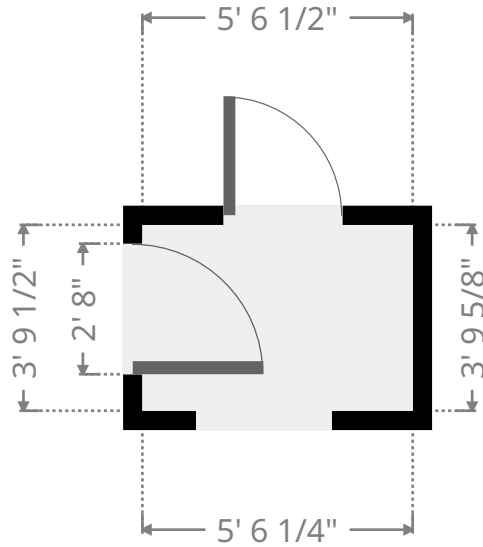

Gresley #51

Closet

Width: 1' 2"
 Length: 3' 3 1/4"
 Area: 3.83 sq ft
 Perimeter: 8' 10 5/8"

Closet

Width: 4' 3 1/2"
 Length: 6' 1/4"
 Area: 25.81 sq ft
 Perimeter: 20' 7 3/8"

THIS FLOORPLAN IS PROVIDED WITHOUT WARRANTY OF ANY KIND. SENSOPIA DISCLAIMS ANY WARRANTY INCLUDING, WITHOUT LIMITATION, SATISFACTORY QUALITY OR ACCURACY OF DIMENSIONS.

Gresley #51

Closet

Width: 5' 3/8"
 Length: 11' 8 7/8"
 Area: 59.14 sq ft
 Perimeter: 33' 6 3/4"

Living Room

Width: 11' 6 1/2"
 Length: 13' 1 1/8"
 Area: 141.09 sq ft
 Perimeter: 49' 3 3/4"

THIS FLOORPLAN IS PROVIDED WITHOUT WARRANTY OF ANY KIND. SENSOPIA DISCLAIMS ANY WARRANTY INCLUDING, WITHOUT LIMITATION, SATISFACTORY QUALITY OR ACCURACY OF DIMENSIONS.

Gresley #51

Bedroom

Width: 8' 8 3/4"
Length: 10' 10"
Area: 94.59 sq ft
Perimeter: 39' 1 1/2"

Closet

Width: 1' 2 3/8"
Length: 4' 1 3/8"
Area: 4.95 sq ft
Perimeter: 10' 7 5/8"

Gresley #51

Bathroom

Width: 5' 10 3/8"
 Length: 11' 5 7/8"
 Area: 55.23 sq ft
 Perimeter: 34' 8 3/8"

Hall

Width: 3' 9 1/2"
 Length: 5' 6 1/4"
 Area: 20.93 sq ft
 Perimeter: 18' 7 1/2"

Gresley #51

Bedroom

Width: 14' 2 1/4"
Length: 14' 7"
Area: 198.43 sq ft
Perimeter: 57' 4 3/8"

Closet

Width: 1' 4 3/4"
Length: 4' 7 1/4"
Area: 6.42 sq ft
Perimeter: 11' 11 7/8"