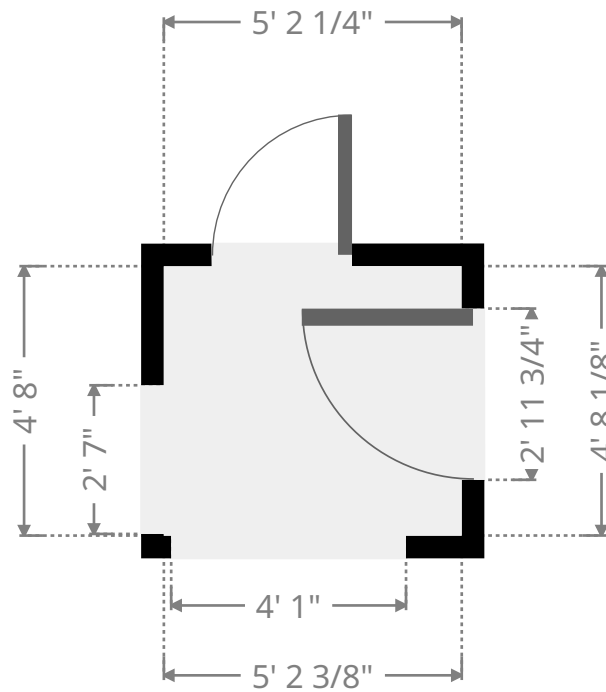

Gresley #50 and 54

Bathroom

Width: 8' 3 3/8"
 Length: 11' 5 1/4"
 Area: 55.85 sq ft
 Perimeter: 39' 5 1/4"

Bedroom

Width: 7' 9 5/8"
 Length: 12' 11 1/8"
 Area: 100.88 sq ft
 Perimeter: 41' 5 1/2"

THIS FLOORPLAN IS PROVIDED WITHOUT WARRANTY OF ANY KIND. SENSOPIA DISCLAIMS ANY WARRANTY INCLUDING, WITHOUT LIMITATION, SATISFACTORY QUALITY OR ACCURACY OF DIMENSIONS.

Gresley #50 and 54

Closet

Width: 1' 9 1/2"
 Length: 2' 6 1/4"
 Area: 4.52 sq ft
 Perimeter: 8' 7 5/8"

Hall

Width: 4' 8 1/8"
 Length: 5' 2 1/8"
 Area: 24.21 sq ft
 Perimeter: 19' 8 1/2"

THIS FLOORPLAN IS PROVIDED WITHOUT WARRANTY OF ANY KIND. SENSOPIA DISCLAIMS ANY WARRANTY INCLUDING, WITHOUT LIMITATION, SATISFACTORY QUALITY OR ACCURACY OF DIMENSIONS.

Gresley #50 and 54

Closet

Width: 2' 6 3/4"
 Length: 2' 7"
 Area: 6.62 sq ft
 Perimeter: 10' 3 1/2"

Bedroom

Width: 13' 7 3/8"
 Length: 14' 8 3/8"
 Area: 191.27 sq ft
 Perimeter: 54' 11 5/8"

THIS FLOORPLAN IS PROVIDED WITHOUT WARRANTY OF ANY KIND. SENSOPIA DISCLAIMS ANY WARRANTY INCLUDING, WITHOUT LIMITATION, SATISFACTORY QUALITY OR ACCURACY OF DIMENSIONS.

Gresley #50 and 54

Closet

Width: 1' 7 1/4"
Length: 5' 9 5/8"
Area: 9.33 sq ft
Perimeter: 14' 9 3/4"