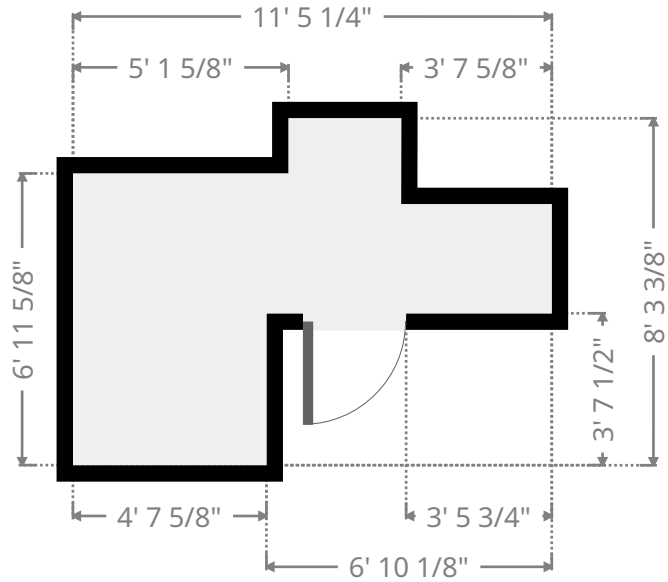

Gresley #50 and 54

Statistics

Area: 698 sq ft

1 Floor

2 Bedrooms

1 Bathroom

Ground Floor

THIS FLOORPLAN IS PROVIDED WITHOUT WARRANTY OF ANY KIND. SENSOPIA DISCLAIMS ANY WARRANTY INCLUDING, WITHOUT LIMITATION, SATISFACTORY QUALITY OR ACCURACY OF DIMENSIONS.

Gresley #50 and 54

Kitchen

Width: 11' 3 1/2"
 Length: 12' 10 3/8"
 Area: 139.39 sq ft
 Perimeter: 48' 3 5/8"

Living Room

Width: 11' 6 1/8"
 Length: 14' 5 5/8"
 Area: 166.48 sq ft
 Perimeter: 51' 11 3/8"

THIS FLOORPLAN IS PROVIDED WITHOUT WARRANTY OF ANY KIND. SENSOPIA DISCLAIMS ANY WARRANTY INCLUDING, WITHOUT LIMITATION, SATISFACTORY QUALITY OR ACCURACY OF DIMENSIONS.

Gresley #50 and 54

Bathroom

Width: 8' 3 3/8"
 Length: 11' 5 1/4"
 Area: 55.85 sq ft
 Perimeter: 39' 5 1/4"

Bedroom

Width: 7' 9 5/8"
 Length: 12' 11 1/8"
 Area: 100.88 sq ft
 Perimeter: 41' 5 1/2"

THIS FLOORPLAN IS PROVIDED WITHOUT WARRANTY OF ANY KIND. SENSOPIA DISCLAIMS ANY WARRANTY INCLUDING, WITHOUT LIMITATION, SATISFACTORY QUALITY OR ACCURACY OF DIMENSIONS.

Gresley #50 and 54

Closet

Width: 1' 9 1/2"
 Length: 2' 6 1/4"
 Area: 4.52 sq ft
 Perimeter: 8' 7 5/8"

Hall

Width: 4' 8 1/8"
 Length: 5' 2 1/8"
 Area: 24.21 sq ft
 Perimeter: 19' 8 1/2"

THIS FLOORPLAN IS PROVIDED WITHOUT WARRANTY OF ANY KIND. SENSOPIA DISCLAIMS ANY WARRANTY INCLUDING, WITHOUT LIMITATION, SATISFACTORY QUALITY OR ACCURACY OF DIMENSIONS.