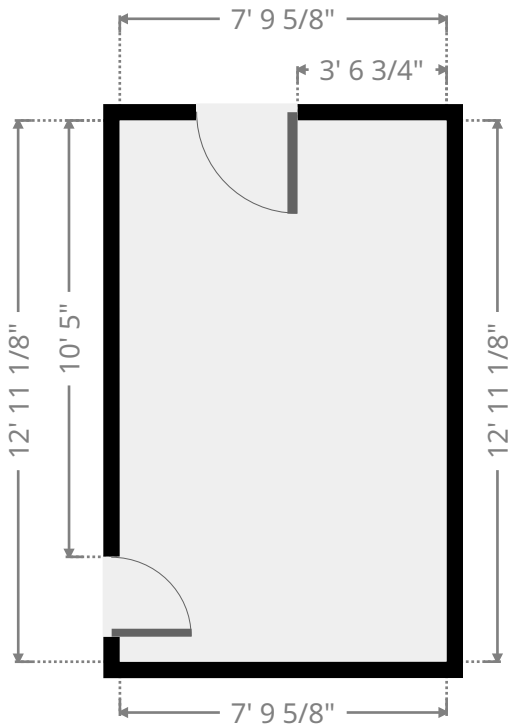

Gresley #50 and 54

Kitchen

Width: 11' 3 1/2"
 Length: 12' 10 3/8"
 Area: 139.39 sq ft
 Perimeter: 48' 3 5/8"

Living Room

Width: 11' 6 1/8"
 Length: 14' 5 5/8"
 Area: 166.48 sq ft
 Perimeter: 51' 11 3/8"

THIS FLOORPLAN IS PROVIDED WITHOUT WARRANTY OF ANY KIND. SENSOPIA DISCLAIMS ANY WARRANTY INCLUDING, WITHOUT LIMITATION, SATISFACTORY QUALITY OR ACCURACY OF DIMENSIONS.

Gresley #50 and 54

Bathroom

Width: 8' 3 3/8"
 Length: 11' 5 1/4"
 Area: 55.85 sq ft
 Perimeter: 39' 5 1/4"

Bedroom

Width: 7' 9 5/8"
 Length: 12' 11 1/8"
 Area: 100.88 sq ft
 Perimeter: 41' 5 1/2"

THIS FLOORPLAN IS PROVIDED WITHOUT WARRANTY OF ANY KIND. SENSOPIA DISCLAIMS ANY WARRANTY INCLUDING, WITHOUT LIMITATION, SATISFACTORY QUALITY OR ACCURACY OF DIMENSIONS.

Gresley #50 and 54

Closet

Width: 1' 9 1/2"
 Length: 2' 6 1/4"
 Area: 4.52 sq ft
 Perimeter: 8' 7 5/8"

Hall

Width: 4' 8 1/8"
 Length: 5' 2 1/8"
 Area: 24.21 sq ft
 Perimeter: 19' 8 1/2"

THIS FLOORPLAN IS PROVIDED WITHOUT WARRANTY OF ANY KIND. SENSOPIA DISCLAIMS ANY WARRANTY INCLUDING, WITHOUT LIMITATION, SATISFACTORY QUALITY OR ACCURACY OF DIMENSIONS.

Gresley #50 and 54

Closet

Width: 2' 6 3/4"
 Length: 2' 7"
 Area: 6.62 sq ft
 Perimeter: 10' 3 1/2"

Bedroom

Width: 13' 7 3/8"
 Length: 14' 8 3/8"
 Area: 191.27 sq ft
 Perimeter: 54' 11 5/8"

THIS FLOORPLAN IS PROVIDED WITHOUT WARRANTY OF ANY KIND. SENSOPIA DISCLAIMS ANY WARRANTY INCLUDING, WITHOUT LIMITATION, SATISFACTORY QUALITY OR ACCURACY OF DIMENSIONS.