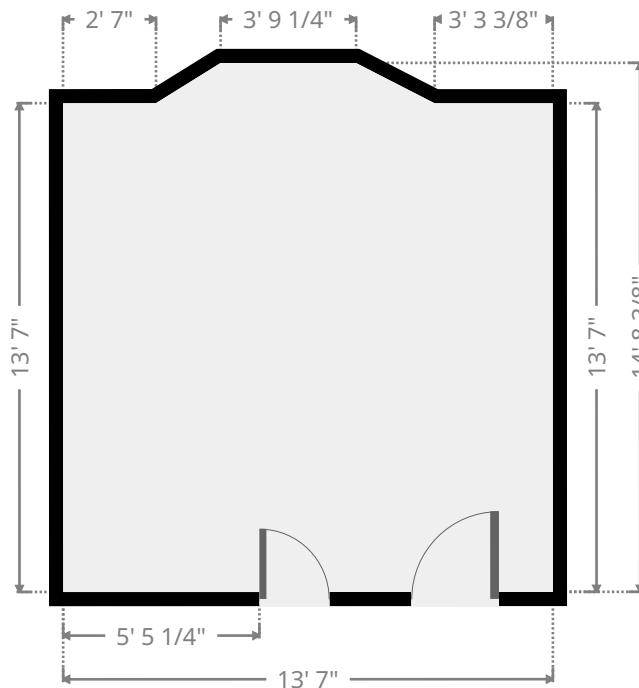

Gresley #50 and 54

Bathroom

Width: 8' 3 3/8"
 Length: 11' 5 1/4"
 Area: 55.85 sq ft
 Perimeter: 39' 5 1/4"

Bedroom

Width: 7' 9 5/8"
 Length: 12' 11 1/8"
 Area: 100.88 sq ft
 Perimeter: 41' 5 1/2"

THIS FLOORPLAN IS PROVIDED WITHOUT WARRANTY OF ANY KIND. SENSOPIA DISCLAIMS ANY WARRANTY INCLUDING, WITHOUT LIMITATION, SATISFACTORY QUALITY OR ACCURACY OF DIMENSIONS.

Gresley #50 and 54

Closet

Width: 1' 9 1/2"
 Length: 2' 6 1/4"
 Area: 4.52 sq ft
 Perimeter: 8' 7 5/8"

Hall

Width: 4' 8 1/8"
 Length: 5' 2 1/8"
 Area: 24.21 sq ft
 Perimeter: 19' 8 1/2"

THIS FLOORPLAN IS PROVIDED WITHOUT WARRANTY OF ANY KIND. SENSOPIA DISCLAIMS ANY WARRANTY INCLUDING, WITHOUT LIMITATION, SATISFACTORY QUALITY OR ACCURACY OF DIMENSIONS.

Gresley #50 and 54

Closet

Width: 2' 6 3/4"
 Length: 2' 7"
 Area: 6.62 sq ft
 Perimeter: 10' 3 1/2"

Bedroom

Width: 13' 7 3/8"
 Length: 14' 8 3/8"
 Area: 191.27 sq ft
 Perimeter: 54' 11 5/8"

THIS FLOORPLAN IS PROVIDED WITHOUT WARRANTY OF ANY KIND. SENSOPIA DISCLAIMS ANY WARRANTY INCLUDING, WITHOUT LIMITATION, SATISFACTORY QUALITY OR ACCURACY OF DIMENSIONS.

Gresley #50 and 54

Closet

Width: 1' 7 1/4"
Length: 5' 9 5/8"
Area: 9.33 sq ft
Perimeter: 14' 9 3/4"