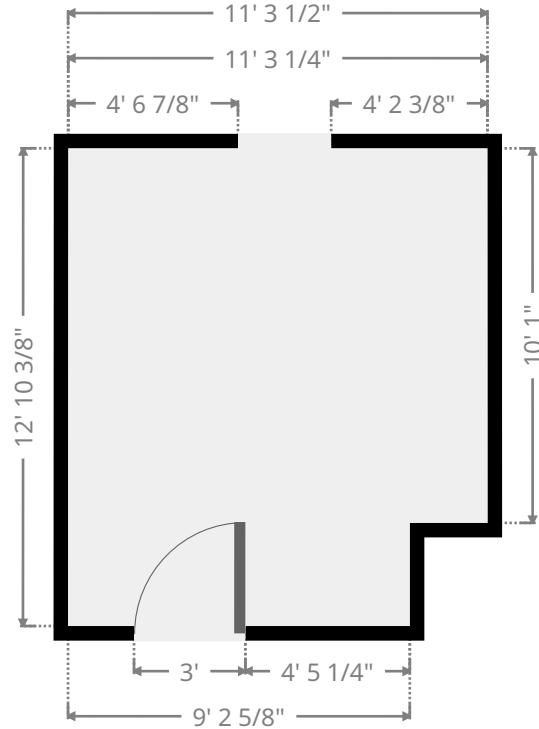

Gresley #50 and 54

Statistics

Area: 698 sq ft

1 Floor

2 Bedrooms

1 Bathroom

Ground Floor

THIS FLOORPLAN IS PROVIDED WITHOUT WARRANTY OF ANY KIND. SENSOPIA DISCLAIMS ANY WARRANTY INCLUDING, WITHOUT LIMITATION, SATISFACTORY QUALITY OR ACCURACY OF DIMENSIONS.

Gresley #50 and 54

Kitchen

Width: 11' 3 1/2"
 Length: 12' 10 3/8"
 Area: 139.39 sq ft
 Perimeter: 48' 3 5/8"

Living Room

Width: 11' 6 1/8"
 Length: 14' 5 5/8"
 Area: 166.48 sq ft
 Perimeter: 51' 11 3/8"

THIS FLOORPLAN IS PROVIDED WITHOUT WARRANTY OF ANY KIND. SENSOPIA DISCLAIMS ANY WARRANTY INCLUDING, WITHOUT LIMITATION, SATISFACTORY QUALITY OR ACCURACY OF DIMENSIONS.

Gresley #50 and 54

Bathroom

Width: 8' 3 3/8"
 Length: 11' 5 1/4"
 Area: 55.85 sq ft
 Perimeter: 39' 5 1/4"

Bedroom

Width: 7' 9 5/8"
 Length: 12' 11 1/8"
 Area: 100.88 sq ft
 Perimeter: 41' 5 1/2"

THIS FLOORPLAN IS PROVIDED WITHOUT WARRANTY OF ANY KIND. SENSOPIA DISCLAIMS ANY WARRANTY INCLUDING, WITHOUT LIMITATION, SATISFACTORY QUALITY OR ACCURACY OF DIMENSIONS.

Gresley #50 and 54

Closet

Width: 1' 9 1/2"
 Length: 2' 6 1/4"
 Area: 4.52 sq ft
 Perimeter: 8' 7 5/8"

Hall

Width: 4' 8 1/8"
 Length: 5' 2 1/8"
 Area: 24.21 sq ft
 Perimeter: 19' 8 1/2"

THIS FLOORPLAN IS PROVIDED WITHOUT WARRANTY OF ANY KIND. SENSOPIA DISCLAIMS ANY WARRANTY INCLUDING, WITHOUT LIMITATION, SATISFACTORY QUALITY OR ACCURACY OF DIMENSIONS.