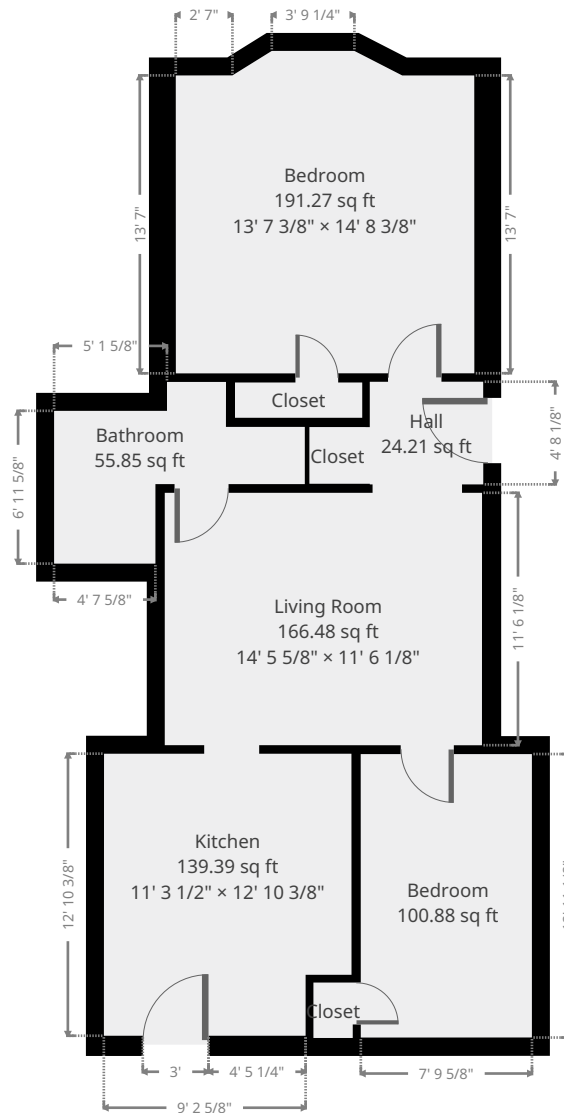

Gresley #50 and 54

Statistics

Area: 698 sq ft

1 Floor

2 Bedrooms

1 Bathroom

Ground Floor

THIS FLOORPLAN IS PROVIDED WITHOUT WARRANTY OF ANY KIND. SENSOPIA DISCLAIMS ANY WARRANTY INCLUDING, WITHOUT LIMITATION, SATISFACTORY QUALITY OR ACCURACY OF DIMENSIONS.

Gresley #50 and 54

Kitchen

Width: 11' 3 1/2"
 Length: 12' 10 3/8"
 Area: 139.39 sq ft
 Perimeter: 48' 3 5/8"

Living Room

Width: 11' 6 1/8"
 Length: 14' 5 5/8"
 Area: 166.48 sq ft
 Perimeter: 51' 11 3/8"

THIS FLOORPLAN IS PROVIDED WITHOUT WARRANTY OF ANY KIND. SENSOPIA DISCLAIMS ANY WARRANTY INCLUDING, WITHOUT LIMITATION, SATISFACTORY QUALITY OR ACCURACY OF DIMENSIONS.

Gresley #50 and 54

Bathroom

Width: 8' 3 3/8"
 Length: 11' 5 1/4"
 Area: 55.85 sq ft
 Perimeter: 39' 5 1/4"

Bedroom

Width: 7' 9 5/8"
 Length: 12' 11 1/8"
 Area: 100.88 sq ft
 Perimeter: 41' 5 1/2"

THIS FLOORPLAN IS PROVIDED WITHOUT WARRANTY OF ANY KIND. SENSOPIA DISCLAIMS ANY WARRANTY INCLUDING, WITHOUT LIMITATION, SATISFACTORY QUALITY OR ACCURACY OF DIMENSIONS.

Gresley #50 and 54

Closet

Width: 1' 7 1/4"
Length: 5' 9 5/8"
Area: 9.33 sq ft
Perimeter: 14' 9 3/4"