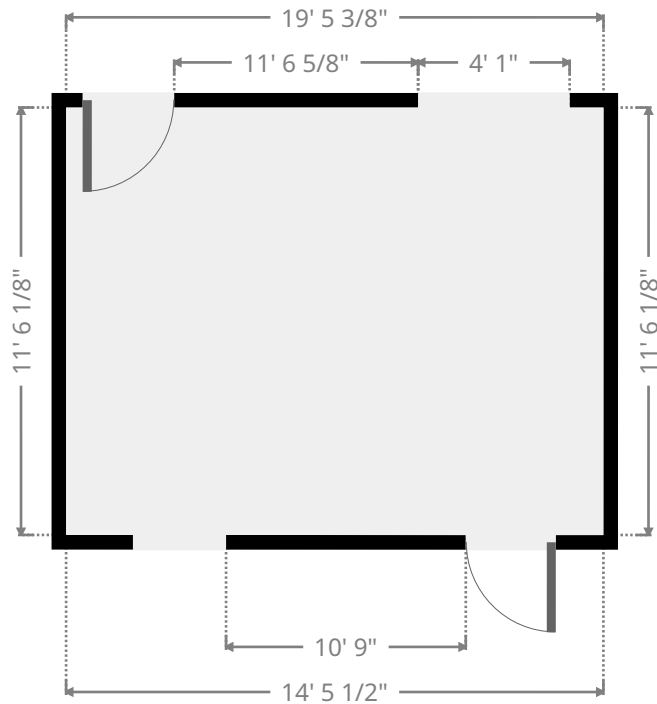

Gresley #50 and 54

Kitchen

Width: 11' 3 1/2"
 Length: 12' 10 3/8"
 Area: 139.39 sq ft
 Perimeter: 48' 3 5/8"

Living Room

Width: 11' 6 1/8"
 Length: 14' 5 5/8"
 Area: 166.48 sq ft
 Perimeter: 51' 11 3/8"

THIS FLOORPLAN IS PROVIDED WITHOUT WARRANTY OF ANY KIND. SENSOPIA DISCLAIMS ANY WARRANTY INCLUDING, WITHOUT LIMITATION, SATISFACTORY QUALITY OR ACCURACY OF DIMENSIONS.

Gresley #50 and 54

Bathroom

Width: 8' 3 3/8"
 Length: 11' 5 1/4"
 Area: 55.85 sq ft
 Perimeter: 39' 5 1/4"

Bedroom

Width: 7' 9 5/8"
 Length: 12' 11 1/8"
 Area: 100.88 sq ft
 Perimeter: 41' 5 1/2"

THIS FLOORPLAN IS PROVIDED WITHOUT WARRANTY OF ANY KIND. SENSOPIA DISCLAIMS ANY WARRANTY INCLUDING, WITHOUT LIMITATION, SATISFACTORY QUALITY OR ACCURACY OF DIMENSIONS.

Gresley #50 and 54

Closet

Width: 1' 9 1/2"
 Length: 2' 6 1/4"
 Area: 4.52 sq ft
 Perimeter: 8' 7 5/8"

Hall

Width: 4' 8 1/8"
 Length: 5' 2 1/8"
 Area: 24.21 sq ft
 Perimeter: 19' 8 1/2"

THIS FLOORPLAN IS PROVIDED WITHOUT WARRANTY OF ANY KIND. SENSOPIA DISCLAIMS ANY WARRANTY INCLUDING, WITHOUT LIMITATION, SATISFACTORY QUALITY OR ACCURACY OF DIMENSIONS.

Gresley #50 and 54

Closet

Width: 1' 7 1/4"
Length: 5' 9 5/8"
Area: 9.33 sq ft
Perimeter: 14' 9 3/4"